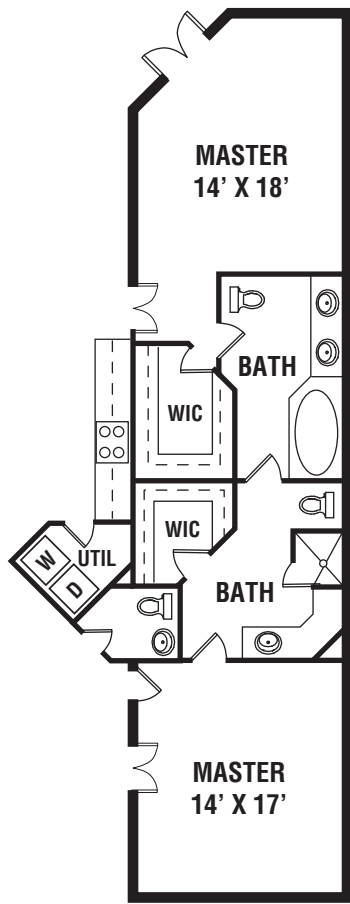

**THE ST. ANNE**  
1800 square feet

DUAL MASTER OPTION  
FOR SOUTHAMPTON

**THE SOUTHAMPTON**  
2200 square feet

**THE ST. GEORGE**  
 2600 square feet