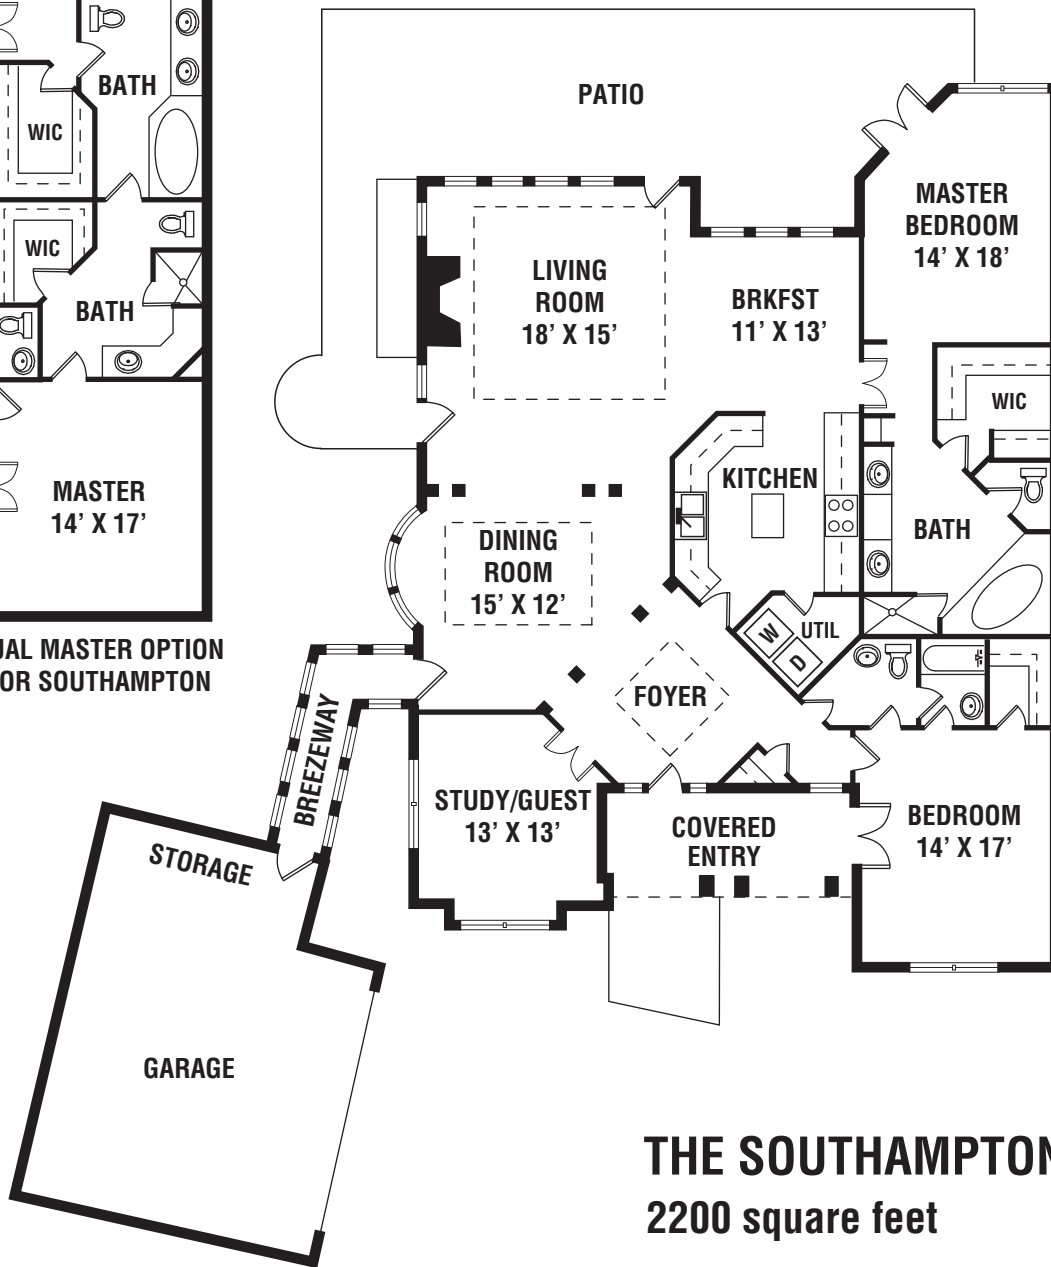

**THE ST. ANNE**  
1800 square feet

DUAL MASTER OPTION  
FOR SOUTHAMPTON

**THE SOUTHAMPTON**  
2200 square feet

**THE ST. GEORGE**  
 2600 square feet