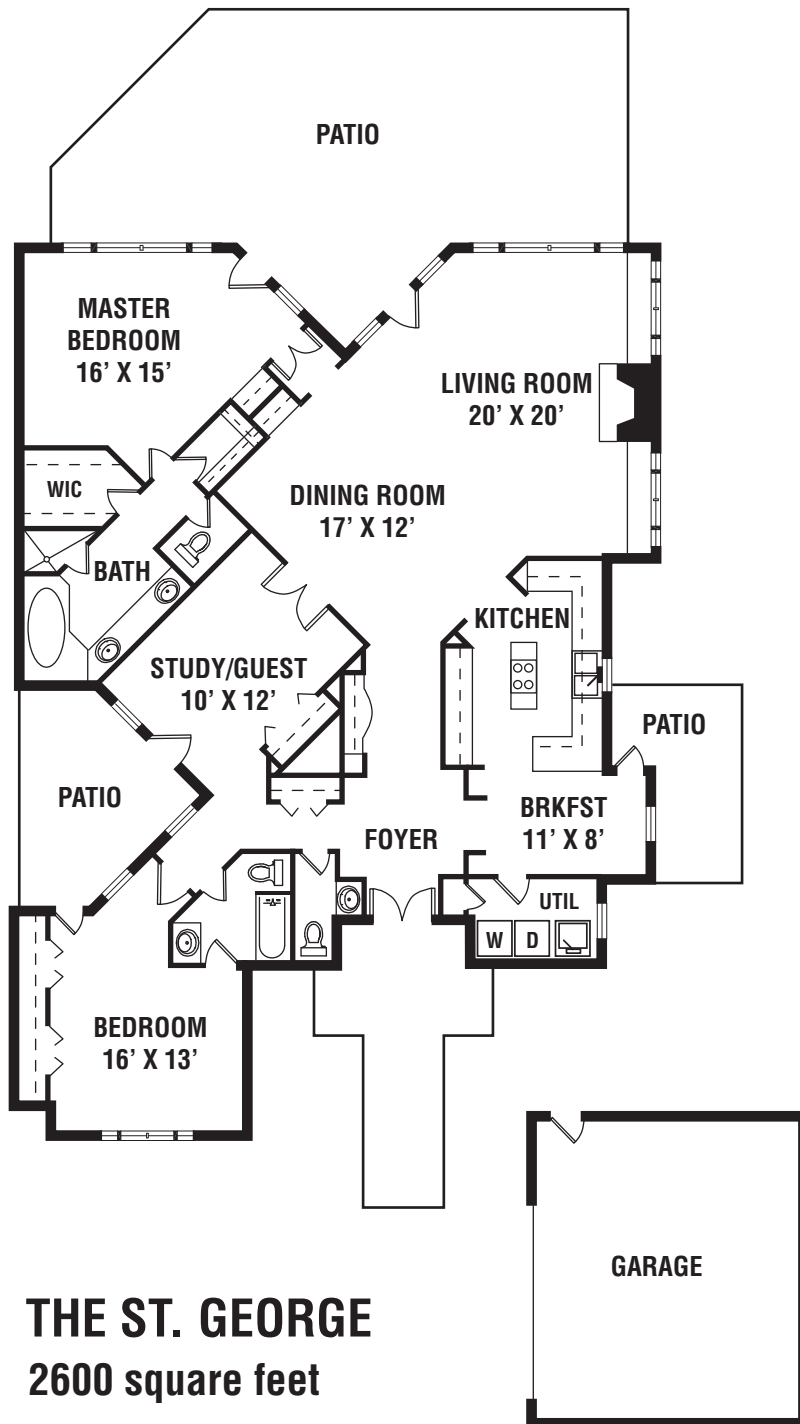

**THE ST. ANNE**  
1800 square feet

DUAL MASTER OPTION  
FOR SOUTHAMPTON

**THE SOUTHAMPTON**  
2200 square feet

**THE ST. GEORGE**  
 2600 square feet